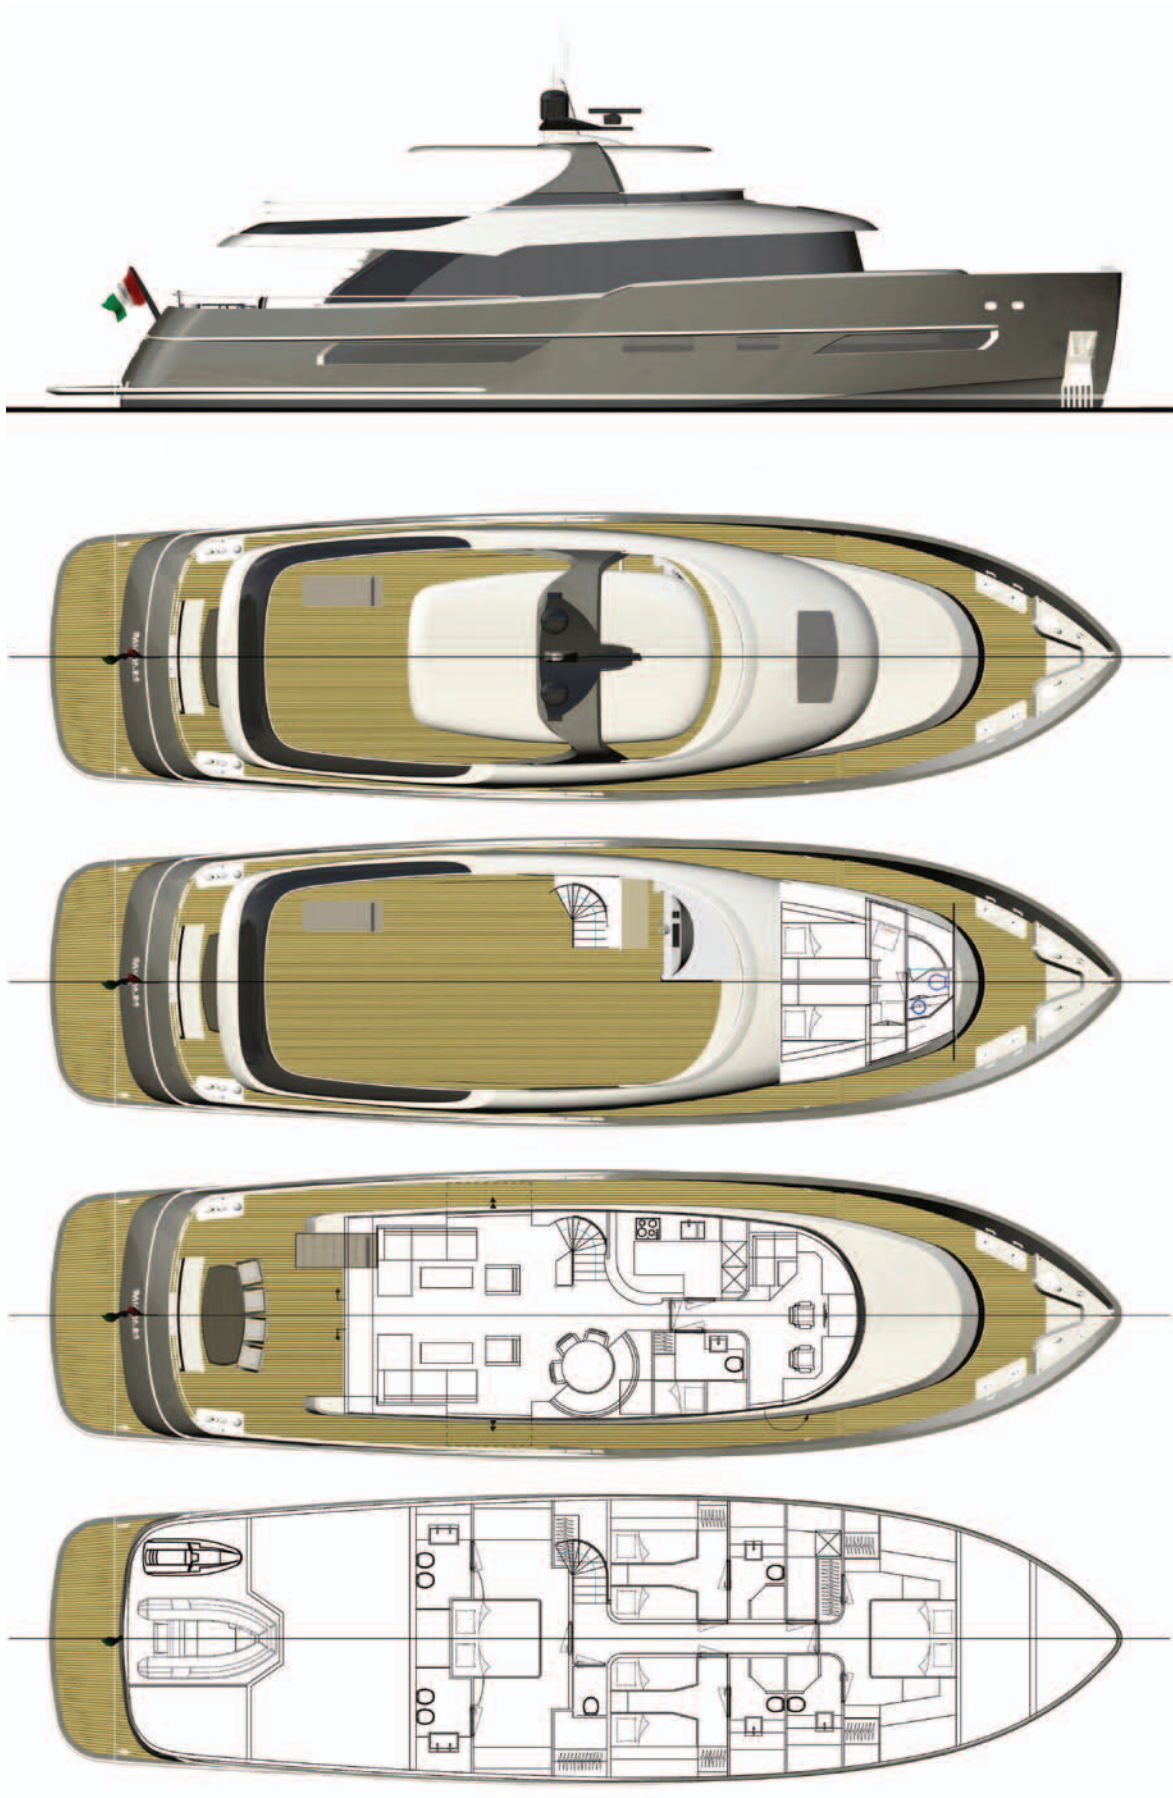

Layout **GAMMA 24** mediteranéè

VRIPACK[®]
DESIGNERS | NAVAL ARCHITECTS
MARINE ENGINEERS | YACHT BROKERS
since 1961